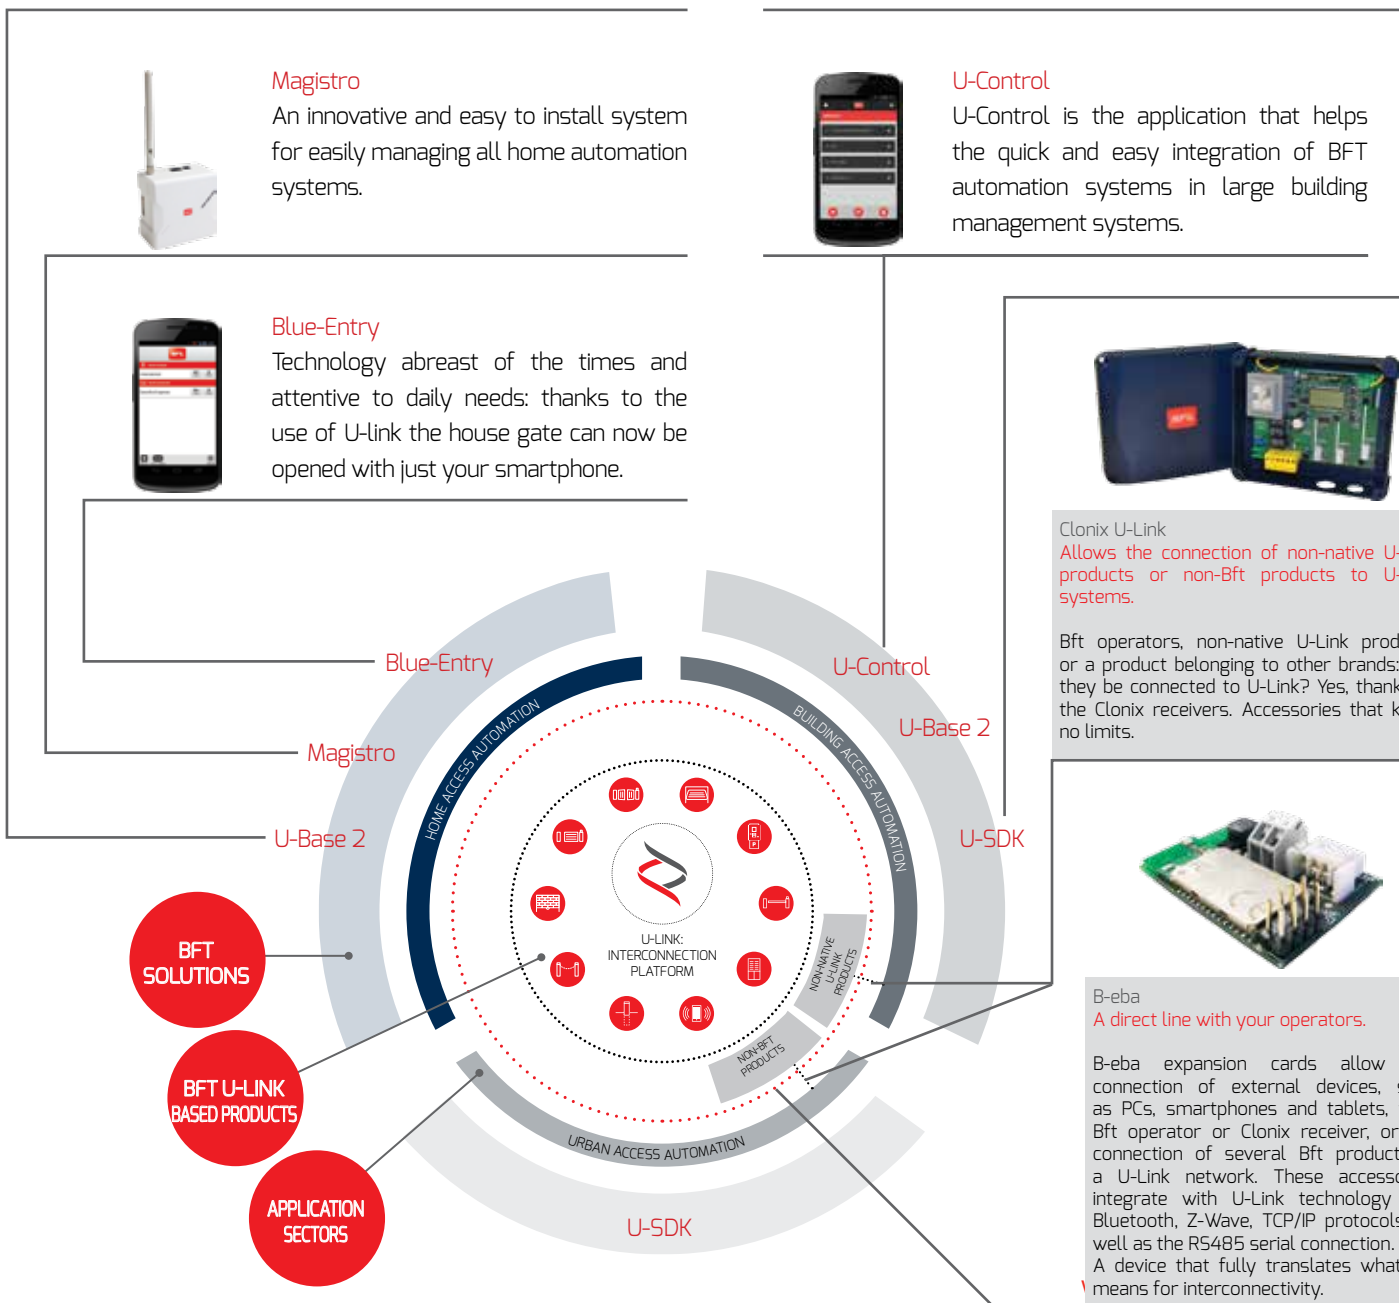

U-Base 2

Software to install and easily and comfortably carry out maintenance and identify any malfunction of U-link compatible operators.

U-SDK

U-SDK is the innovative application that can make Bft automation systems compatible and easily integrated with a BMS network for the supervision of buildings.

Magistro

An innovative and easy to install system for easily managing all home automation systems.

U-Control

U-Control is the application that helps the quick and easy integration of BFT automation systems in large building management systems.

Blue-Entry

Technology abreast of the times and attentive to daily needs: thanks to the use of U-link the house gate can now be opened with just your smartphone.

Clonix U-Link

Allows the connection of non-native U-Link products or non-Bft products to U-Link systems.

B-eba expansion cards allow the connection of external devices, such as PCs, smartphones and tablets, to a Bft operator or Clonix receiver, or the connection of several Bft products in a U-Link network. These accessories integrate with U-Link technology and Bluetooth, Z-Wave, TCP/IP protocols, as well as the RS485 serial connection. A device that fully translates what Bft means for interconnectivity.